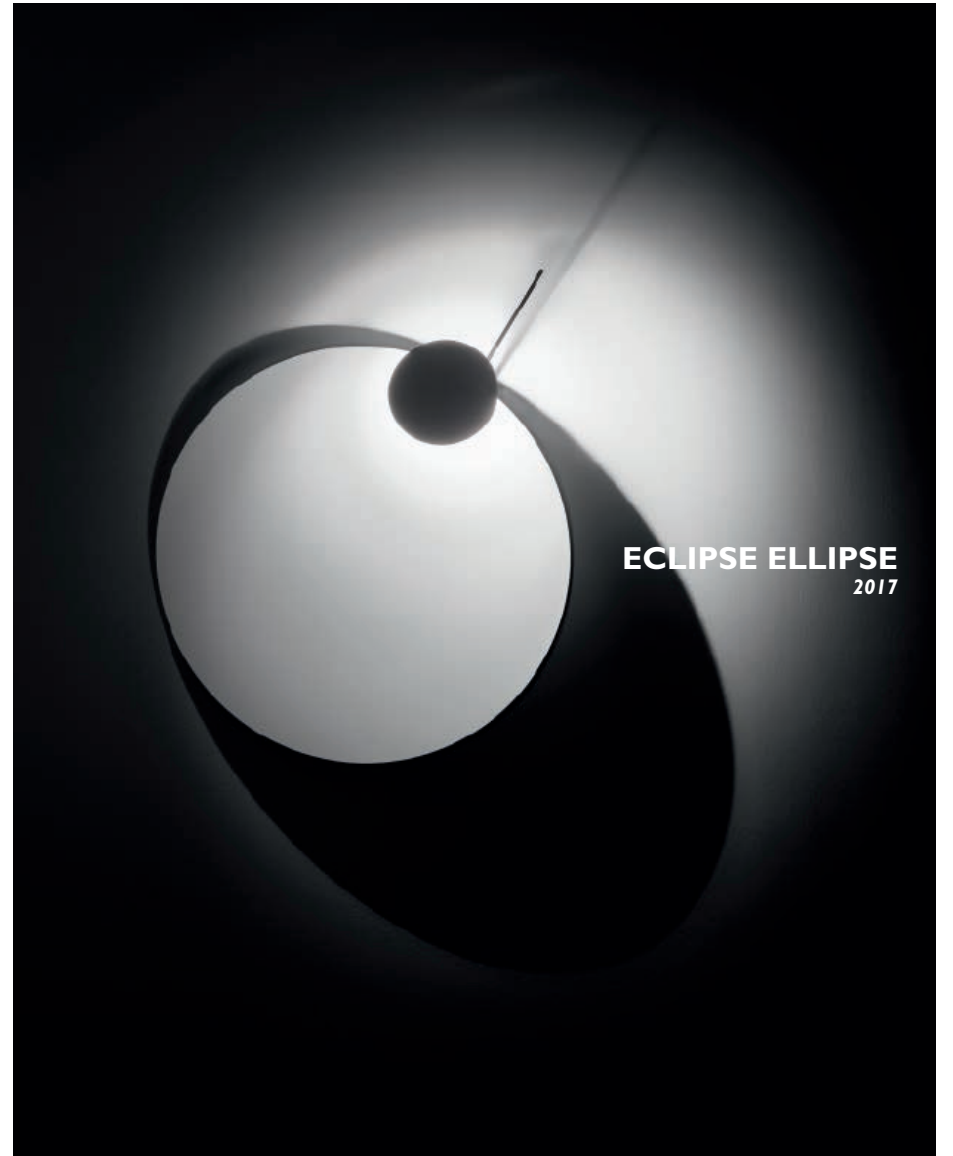

© 2003 and trademark by Campbell Soup Company
used under license. All rights reserved.

CANNED LIGHT
2003

DELIGHT
1980

ECLIPSE ELLIPSE
2017

WALL

WALL

WALL

LUCCELLINO DOPPIO
1992