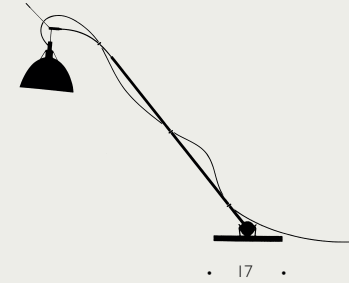

Max. Kugler *Ingo Maurer & Team 2001 / 2015*
Material: Steel, Aluminium
Colour: Chrome, Black

☐ LED integrated