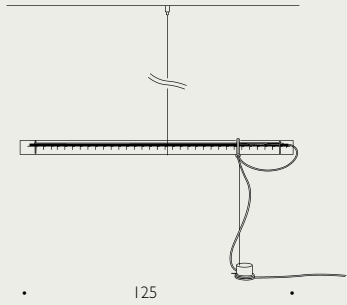

LED integrated

ca. 60

125

Tubular Balance Ingo Maurer, Sebastian Hepting 2021

Material: Glass, Steel, Aluminium

Colour: White, Red, Transparent

LED integrated

18x18
2015