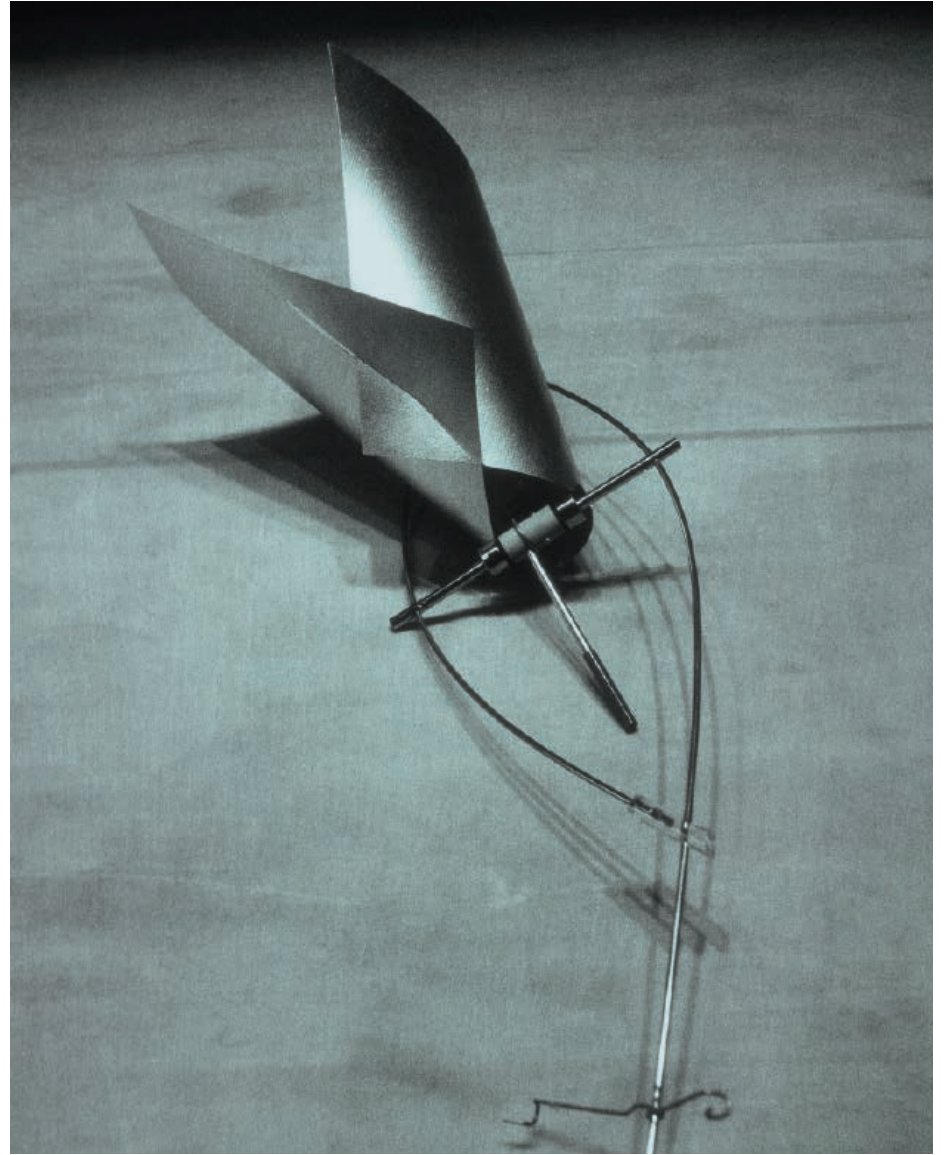

SYSTEMS

SYSTEMS

SYSTEMS