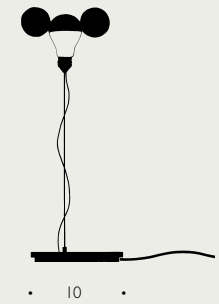

I Ricchi Poveri Monument for a Bulb Ingo Maurer
2014 / 2022

Material: Brass, Steel
Colour: Black, Brass

• E27 Light source integrated

I Ricchi Poveri Toto Ingo Maurer 2014 / 2022
Material: Brass, Steel,
Colour: Black, Brass