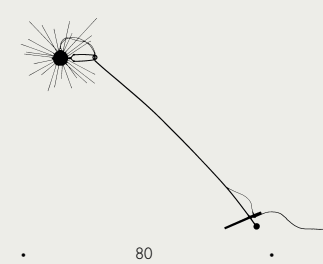

Mozzito *Ingo Maurer 1996*
Material: Steel, Plastic
Colour: Silver, Red

☉ GU5,3