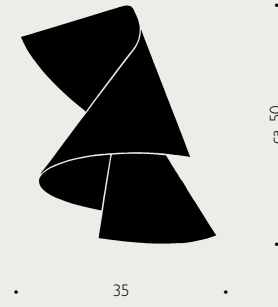

LED integrated

300

150

Tubular Ingo Maurer, Sebastian Hepting 2020
 Material: Glass, Steel
 Colour: Red, White, Blue, Transparent

LED integrated

max. 250

125

WillyDilly Ingo Maurer 1983
 Material: Paper, Plastic
 Colour: White