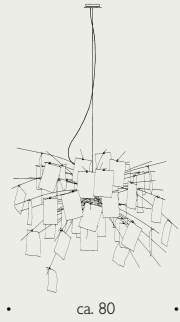

ca. 80

Zettel'z 5 Ingo Maurer 1997

Material: Paper, Steel, Glass

Colour: Silver, White

E27

ca. 80

ca. 120

Zettel'z Laughing Buddha Ingo Maurer 2018

Material: Paper, Steel, Glass

Colour: Silver, White

E27

120