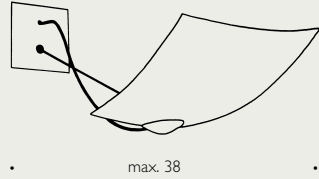

max. 38

18x18 Ingo Maurer & Team 2015

Material: Glass, Steel

Colour: White

LED integrated

2x18x18 Ingo Maurer & Team 2016

Material: Glass, Steel

Colour: White

LED integrated

24 Karat Blau Flat Axel Schmid 2021

Material: Gold leaf, Plastic, Steel

Colour: Gold, Red

E14

18

9,5

26

ca. 40-80