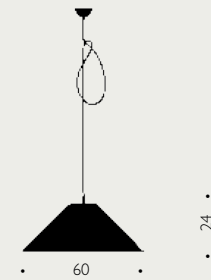

Knitterling Ingo Maurer 1978
Material: Paper, Steel
Colour: White

E27