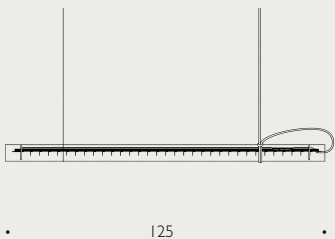

LED integrated

300

150

Tubular Ingo Maurer, Sebastian Hepting 2020
 Material: Glass, Steel
 Colour: Red, White, Blue, Transparent

LED integrated

max. 250

125

WillyDilly Ingo Maurer 1983
 Material: Paper, Plastic
 Colour: White