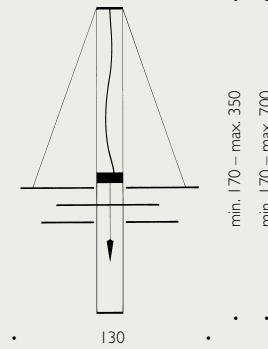

130

min. 170 – max. 350
min. 170 – max. 700

Oh Mei Ma Kabir Ingo Maurer & Team 1997 / 2007
Material: Paper, Steel, Plastic, Aluminium, Gold Leaf
Colour: Gold, White

■ LED integrated