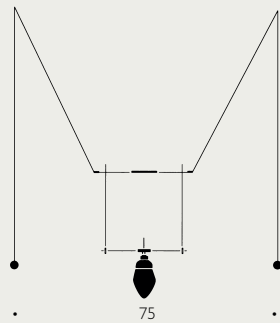

YaYa Ho Element 77 *Ingo Maurer & Team 1984*

Material: Steel, Glass, Plastic

Colour: Silver, Red

⌘ GU(X)5,3