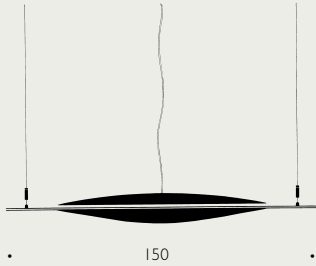

zhaga, Light source integrated

42

80

Schlitz Ingo Maurer 2002
Material: Aluminium, Glass
Colour: White

LED integrated

300