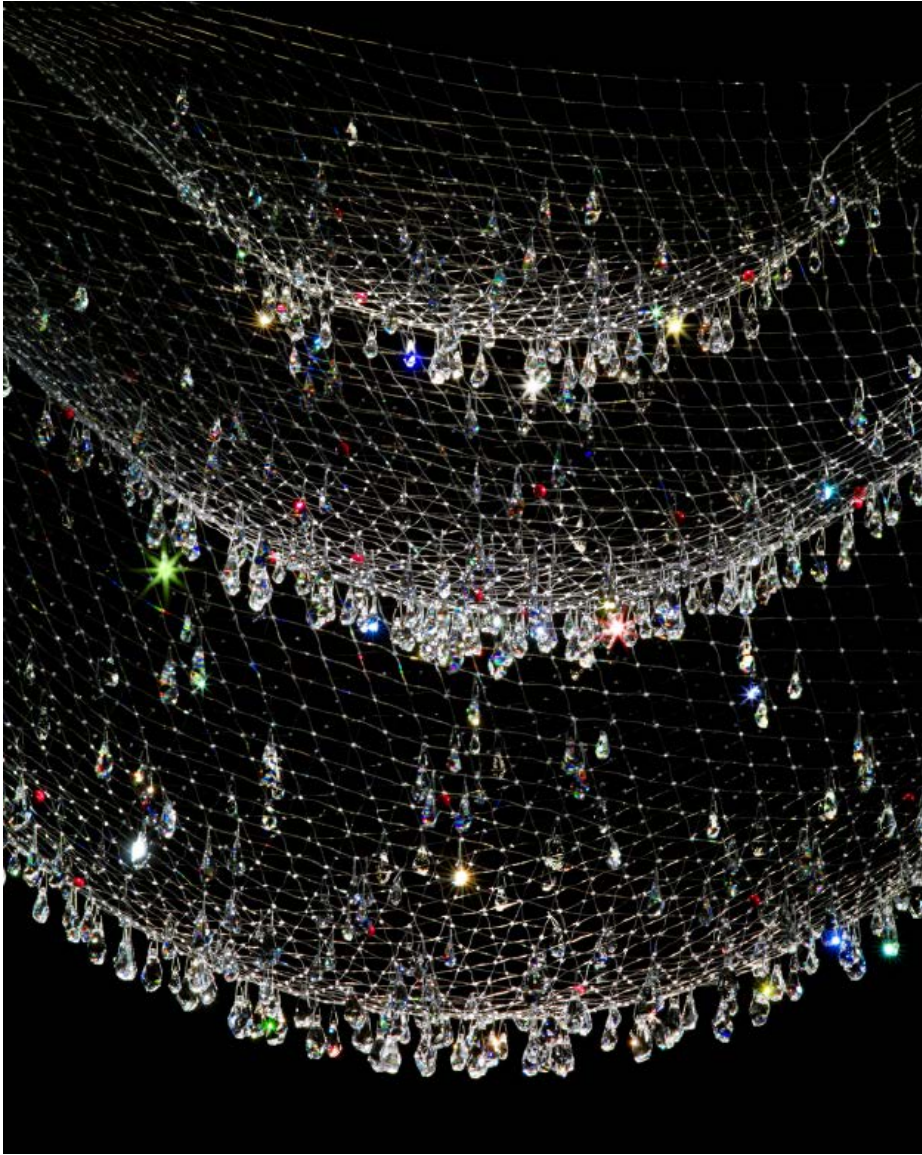

Lacrime del Pescatore illuminated by Use Me W.