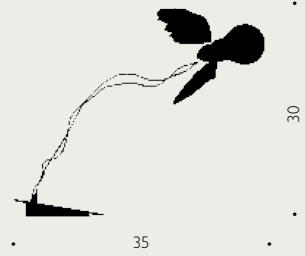

Lucellino Table *Ingo Maurer 1992 / 2022*
Material: Plastic, Brass, Goose feathers
Colour: White, Brass

☉ E27 Light source integrated