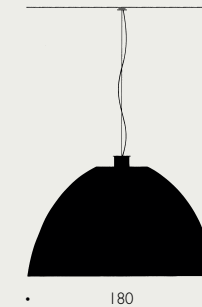

E27

ca. 50

35

XXL Dome Ingo Maurer & Team 1999
 Material: Steel, Glass fiber, Aluminium
 Colour: Customer request

LED integrated

104

180

Zettel'z 6 Ingo Maurer 1998
 Material: Paper, Steel, Glass
 Colour: Silver, White