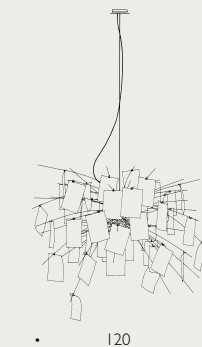

PIERRE OU PAUL S Ingo Maurer & Team 1996
Material: Steel, Glass, Aluminium
Colour: Gold, Platin, Red, Pink, Orange, Green

zhaga, Light source integrated

42

80

Schlitz Ingo Maurer 2002
Material: Aluminium, Glass
Colour: White

LED integrated

300

150

Tubular Ingo Maurer, Sebastian Hepting 2020
Material: Glass, Steel
Colour: Red, White, Blue, Transparent

LED integrated

max. 250

125

WillyDilly Ingo Maurer 1983
Material: Paper, Plastic
Colour: White

E27

ca. 50

35

XXL Dome Ingo Maurer & Team 1999
Material: Steel, Glass fiber, Aluminium
Colour: Customer request

LED integrated

104

180

Zettel'z 6 Ingo Maurer 1998
Material: Paper, Steel, Glass
Colour: Silver, White

E27

ca. 120

120