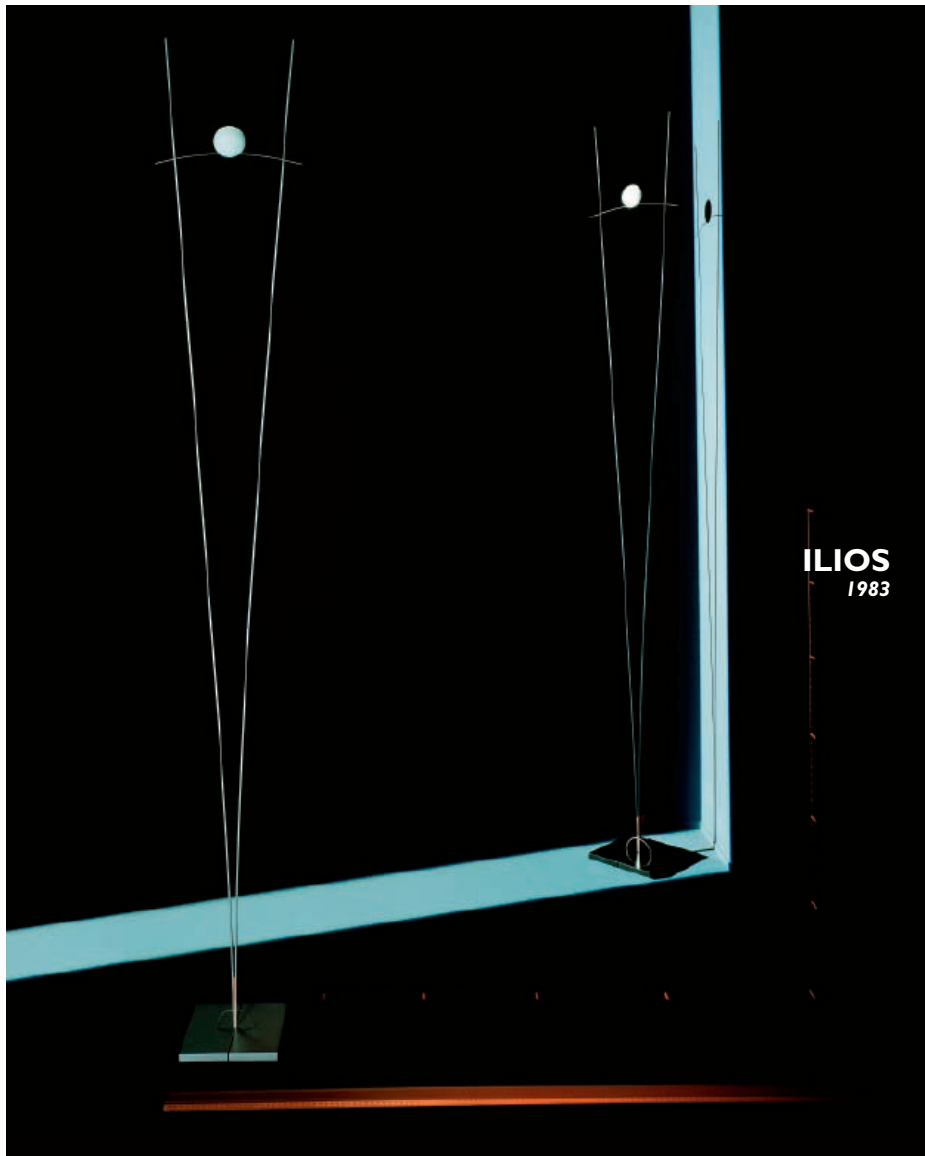

Ilios
1983

FLOOR