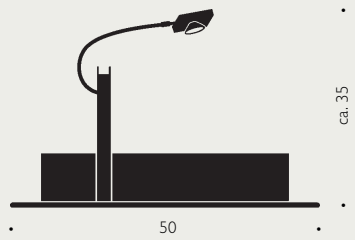

● GU10

Oskar Ingo Maurer & Team 1998 / 2019

Material: Aluminium

Colour: Silver

☐ LED integrated

Oskar on the Shelf Ingo Maurer & Team 2019

Material: Aluminium, Steel

Colour: White, Black