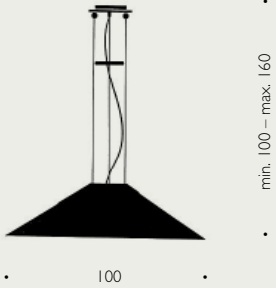

LED integrated

34

54

Luzy Take Five *Ingo Maurer & Team 2018*
 Material: Rubber, Brass
 Colour: Blue, Brass

E27, Light source integrated

min. 100 – max. 160

Maru Ingo Maurer 1980
Material: Paper, Steel, Plastic
Colour: White, Red