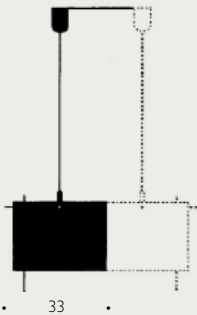

33

25

24 Karat Blau M Axel Schmid 2005
Material: Gold leaf, Plastic, Steel
Colour: Gold, Red

E27