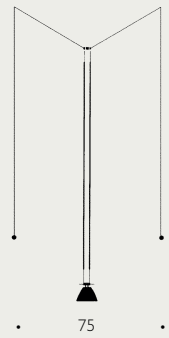

Material: Steel, Glass, Plastic

Colour: Silver, Red

GU(X)5,3 Light source integrated

100

YaYaHo Element 6 *Ingo Maurer & Team 1984*

Material: Steel, Glass, Plastic, Porcelain

Colour: Silver, Red

GU(X)5,3 Light source integrated