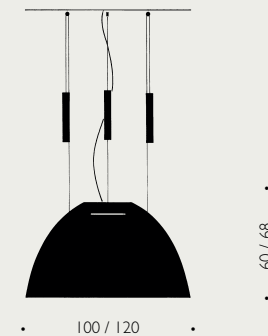

100 / 120

60 / 68

PIERRE OU PAUL Ingo Maurer & Team 1996
Material: Steel, Glass, Aluminium
Colour: Gold, Platin, Red, Pink, Orange, Green

● zhaga, Light source integrated