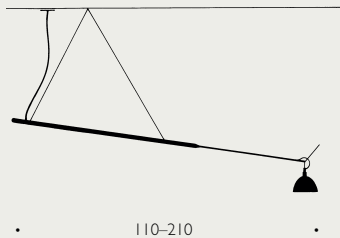

110-210

Max. Mover Ingo Maurer & Team 2000
Material: Steel, Aluminium
Colour: Black, Chrome

■ LED integrated