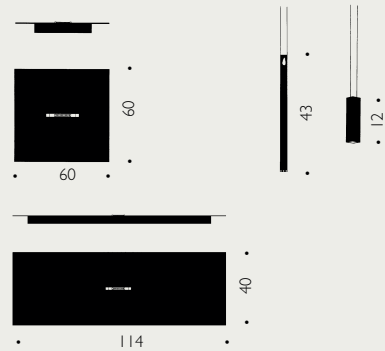

Flutterby Ingo Maurer 2016

Material: Glass, Plastic
Colour: White, Black

• G9

115 – 155 Flotation 1
120 – 155 Flotation 2
120 – 160 Flotation 3

75 / 100 / 120

30
115
300

Flotation Ingo Maurer 1980

Material: Paper, Steel
Colour: White, Red