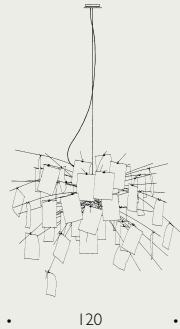

Zettel'z 5 Ingo Maurer 1997

Material: Paper, Steel, Glass

Colour: Silver, White

E27

ca. 80

ca. 120

Zettel'z Laughing Buddha Ingo Maurer 2018

Material: Paper, Steel, Glass

Colour: Silver, White

E27

120