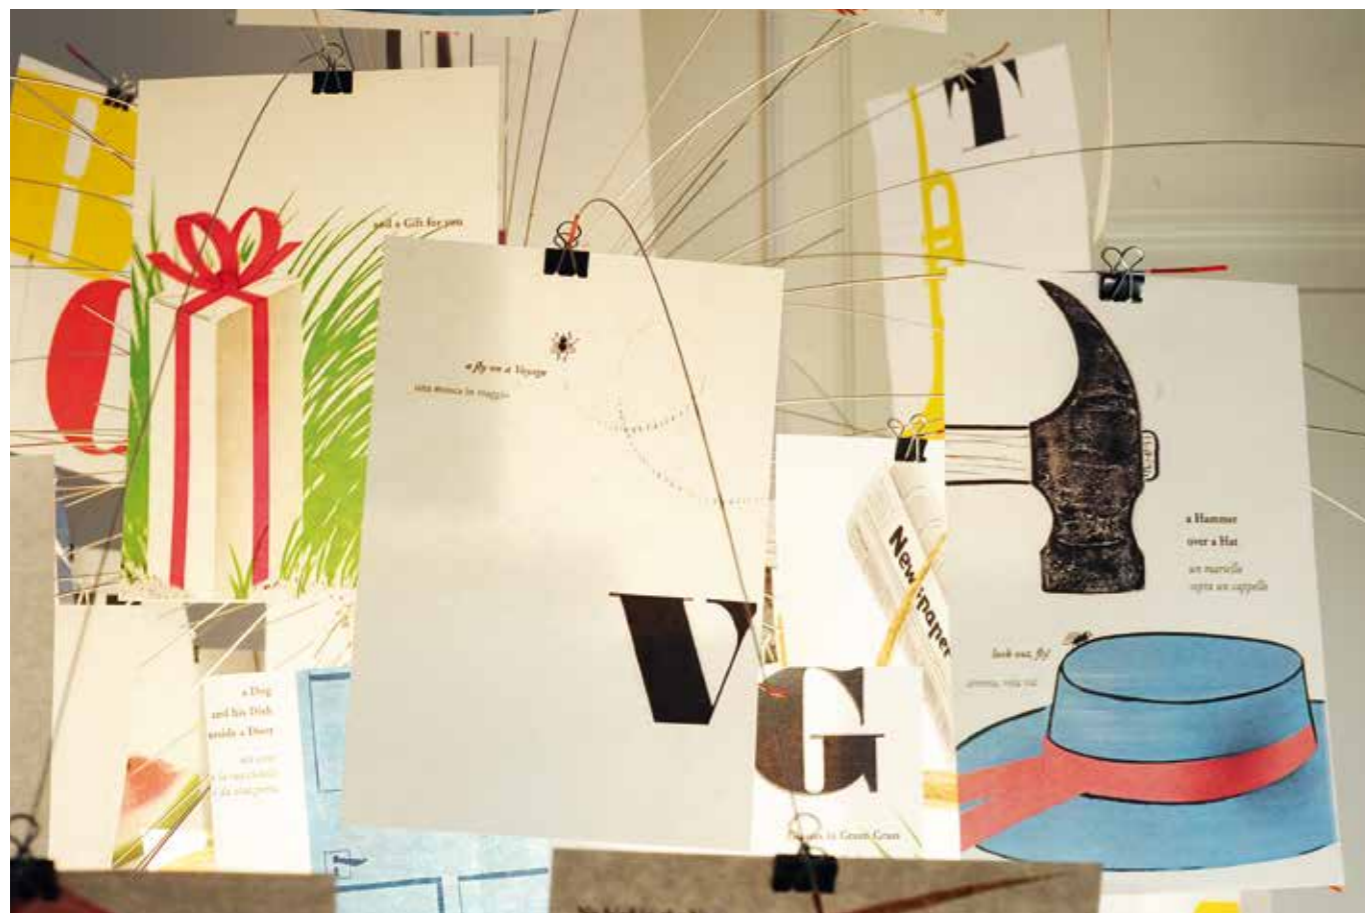

BLACK LUZY

BLUE LUZY

1,5 W LED, 100 lm, 2700 K, 15000 h, CRI 85, EEC A+, E27. Bulb included.

ZETTEL'Z LAUGHING BUDDHA

**ZETTEL'Z LAUGHING BUDDHA
AND ZETTEL'Z MUNARI.**

Two new limited editions.

Translucent paper printed
on both sides.