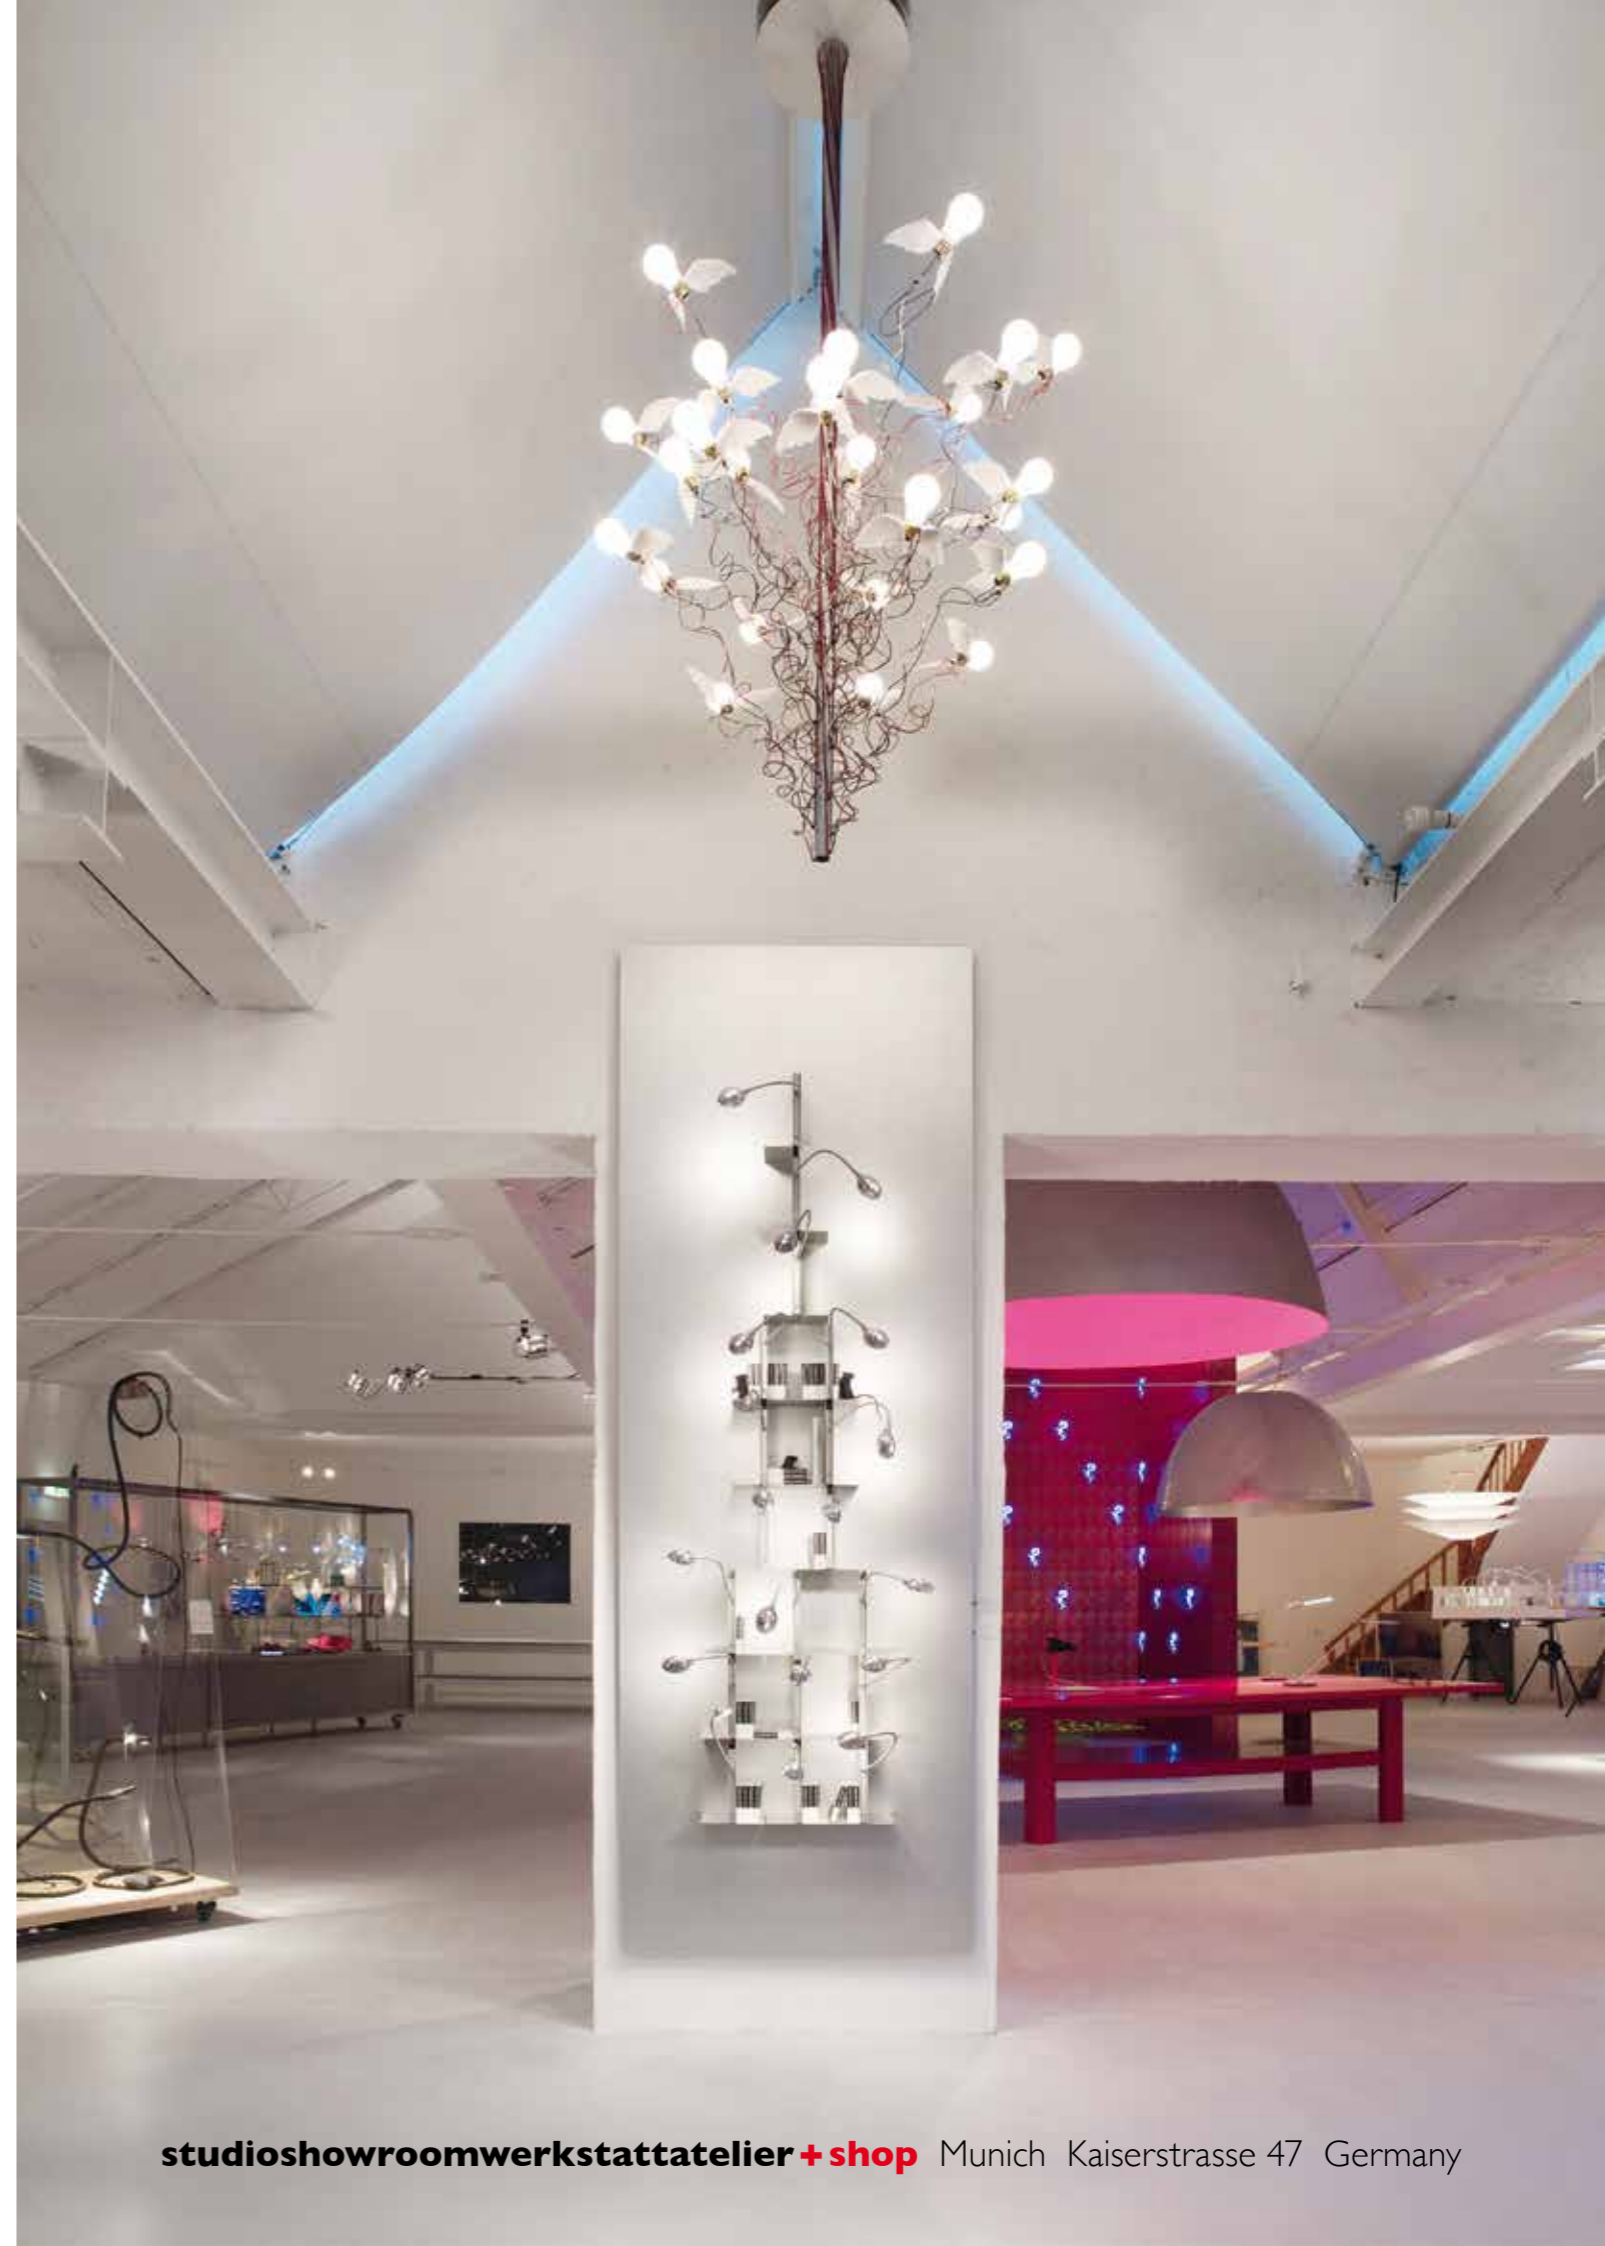

Ingo Maurer GmbH
Kaiserstrasse 47
80801 München
Tel. +49 89 381 6060
Fax +49 89 381 606 20
info@ingo-maurer.com

Ingo Maurer LLC
89 Grand Street
New York, NY 10013
Tel. 212 965 8817
Fax 212 965 8819
making-light@ingomaurer-usa.com

Follow us:

Find further inspiration for your projects
and up to date technical information
on our website!

www.ingo-maurer.com

studioshowroomwerkstattatelier + shop Munich Kaiserstrasse 47 Germany